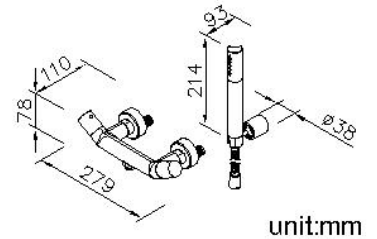

Yes

Shower Faucet 6875-93-81CP

INTRODUCTION:

YES Series Mixers have been designed with the brief lines and geometric cylinder to simplify the outer shape and present the absolute image for Bath Mixers. It has been integrated the concept of ergonomics with 120 degrees design for the Handle, Body, and Spout to achieve simplest design with least material. Raising Handles provide convenient operation for users. YES Mixers have broken the heavy image of bath mixer, and designed with less material to create slim shape to increase the fitness in the bathroom interior arrangements.

DESCRIPTION:

1. Anticorrosive surface treatment of copper products, easy to clean and maintain
2. The specifications of the wall outlet pipe teeth are applicable: G 1/2, R 1/2, 1/2 PT, 1/2 NPSM, 1/2 NPT
3. The left and right water inlets are provided with check valves to prevent cold and hot water from flowing back
4. Body connector specification is G 1/2
5. Applicable water pressure 1 ~ 4 (kg / cm ²)
6. 1.5m flexible telescopic hose can be stretched to 2m.
7. The shower hose has a built-in TPE flexible hose, which can bear water pressure 10kg / cm ² and temperature 70 °C.