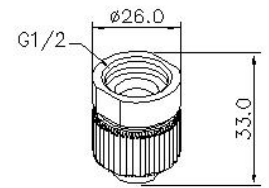

Yes

Connector For Garden Hose 6875-LH-80CR

INTRODUCTION:

YES Lockable Hose Bib has been designed with balanced shape to equally divide 360 degrees by handle, body, and outlet.

For achieving the most comfortable user experience, garden hose could be easily fixed to the hose bib without tools or clips.

DESCRIPTION:

1. Material of body meets JIS 3604 standard.
2. Chrome plated finish meets the standard of ASTM-SC2.

unit:mm

Certification:

Fixing Kits:

- 1.

AWARD: