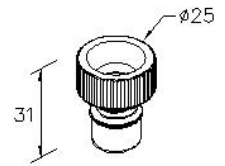

Yes

Quick-Action Coupling For Washing Machine
6875-QD-8000

INTRODUCTION:

Quick-action coupling for convenient operation.

DESCRIPTION:

1. Material plastic.
2. Thread G 1/2.

unit:mm

Certification: