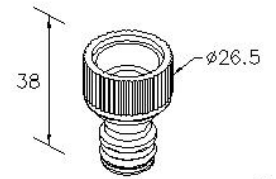

Yes

Quick-Action Coupling For Garden Hose
6875-QG-80CR

INTRODUCTION:

Quick-action coupling for convenient operation.

DESCRIPTION:

1. Material brass with chrome plated, anti-corrosion, with long life.
2. Thread G 1/2.