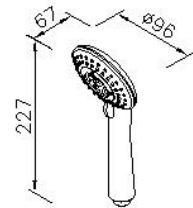

**Hand Shower**  
**6877-H1-80CP**

**INTRODUCTION:**

Contemporary design with chrome plated. Adjustable angle could meet various user requests on showering angle. Silicone nozzles help prohibit mineral build-up for easy cleaning. It provides the luxurious shower experiences: pulsating massage flow to ease away the fatigue in daily life.

**DESCRIPTION:**

- 1.Dimension: Ø96mm
- 2.Material: ABS+TPE
- 3.3 showering modes: Rain, Water-saving strong spray, Rain+Water-saving strong spray

unit:mm

**Certification:**

**Fixing Kits:**

- 1.N/A

**AWARD:**