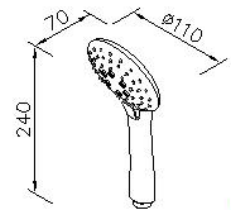

Hand Shower
6877-H2-80CP

INTRODUCTION:

DESCRIPTION:

Hand Shower: 3 spray modes

unit:mm

Certificaion:

Fixing Kits:

1.N/A