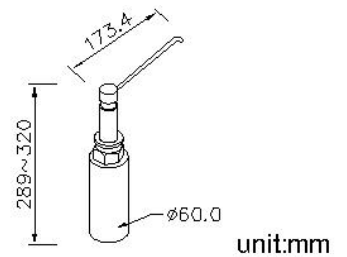

Countertop Soap Dispenser 6880-26-81CP

INTRODUCTION:

The cylindrical shape is commonly used in Chinese and Western architectural design, often as the shape of beams and columns, giving a stable and reliable impression. This series of products are integrated into a cylindrical shape, with delicate chrome plating, to create classic bathroom equipment. The countertop soap dispenser separates the bottle and the dispenser head, and it is easy to use as a faucet, presenting a free and natural bathroom space.

DESCRIPTION:

- 1.Brass body meets JIS 3604 standard
- 2.Premium metal construction for durability
- 3.Justime finishes resist corrosion and tarnish
- 4.Chrome plated finish meets the standard of ASTM-SC2
- 5.Correctly installed product loading is 2 kg f
- 6.Frosted glass soap dispenser
- 7.1.0cc for each dispense
- 8.Bottle capacity: 360ml
- 9.Coordinates with other products in 6880 collection