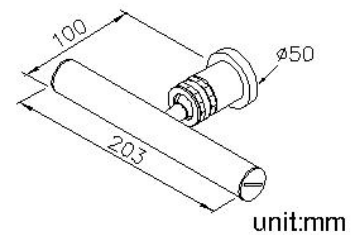

### DESCRIPTION:

1. With R 1/2 to water supply wall outlet.
2. Brass with Chrome plated meets ASTM-SC2 standard.
3. Spout material meets JIS C2700 Standard.