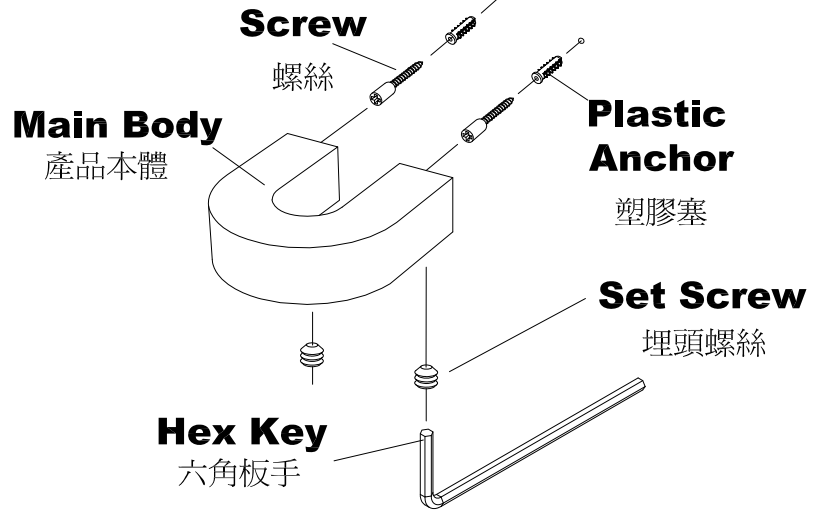

DISTANCE BETWEEN TWO BRACKETS DRILL CENTERS

雙固定基座產品:牆壁鑽孔距離參考

SINGLE BRACKET DRILL CENTERS

單一固定基座產品:牆壁鑽孔距離參考

6881 SERIES: