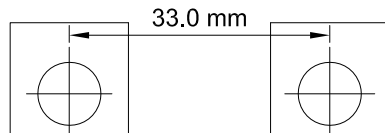

DISTANCE BETWEEN TWO BRACKETS DRILL CENTERS

雙固定基座產品:牆壁鑽孔距離參考

SINGLE BRACKET DRILL CENTERS

單一固定基座產品:牆壁鑽孔距離參考

6881 SERIES: