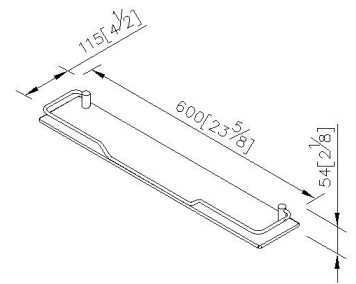

### Shelf With Rail 6881-71-80CP

#### DESCRIPTION:

- 1.Brass mounting base meets JIS 3604 standard.
- 2.Premium metal construction for durability.
- 3.Justime finishes resist corrosion and tarnish.
- 4.Chrome plated finish meets the standard of ASTM-SC2.
- 5.Vertical force could support a static load of 5 Kgf.
- 6.Frosted tempered glass shelf 600\*110\*6mm.
- 7.With protective rail.
- 8.Coordinates with other products in 6881 collection.