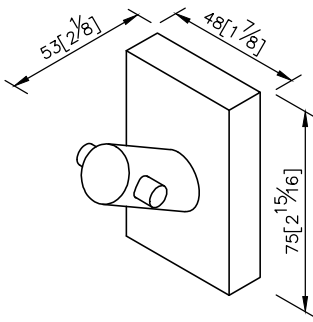

**Robe Hook**  
**6893-50-80SS**

- 1.Brass forging faceplate meets JIS 3771 standard.
- 2.Brass bracket meets JIS 3604 standard.
- 3.Robe hook with stainless steel meets SUS 304 standard.
- 4.Brushed Nickel with lacquer finish meets the standard of ASTM-SC2.
- 5.Vertical force could support a static load of 5 Kgf.
- 6.The brick type faceplate of the bathroom accessories increases the elegance for the environment.
- 7.Coordinates with other products in 6893 collection.

unit: mm[inch]