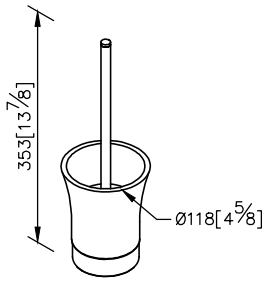

## Freestanding Toilet Brush Holder

### 6899-84-80S1

1. Stainless steel brushed plinth.
2. Stainless Steel plinth meets SUS 304 standard.
3. Premium metal construction for durability.
4. Justime finishes resist corrosion and tarnish.
5. Finish meets the standard of ASTM-SC2.
6. Porcelain white toilet brush holder.
7. Coordinates with other products in 6899 collection.

unit: mm[inch]