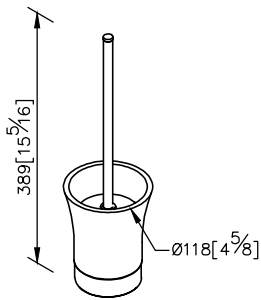

Freestanding Toilet Brush Holder 6899-84-81S1

1. Stainless steel brushed plinth.
2. Stainless Steel plinth meets SUS 304 standard.
3. Premium metal construction for durability.
4. Justime finishes resist corrosion and tarnish.
5. Finish meets the standard of ASTM-SC2.
6. Porcelain white toilet brush holder.
7. Coordinates with other products in 6899 collection.

unit: mm[inch]