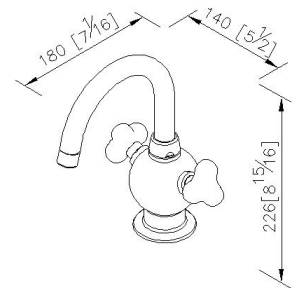

## Basin Faucet 6903-90-80CP

### DESCRIPTION:

- 1.The basin faucet has lovely shape and delicate appearance, which embellishes the environment.
- 2.Porcelain handles made by high pressure molding is against UV and color fading.
- 3.Aerator with removable flow restrictor (2.2 GPM max.), end-user can remove it for larger water flow if necessary.
- 4.Stainless steel braided hose with SANTOPRENE tube (meets NSF approval), can bear 15Kg/cm<sup>2</sup> water pressure and 120°C heat.
- 5.Ceramic cartridge with MARUWA (Japan) ceramic disc.
- 6.Brass with Chrome plated finish meets ASTM-SC2 standard.
- 7.Casting material meets ISO CuZn40Pb Standard.
- 8.Spout material meets JIS C2700 Standard.

unit: mm[inch]