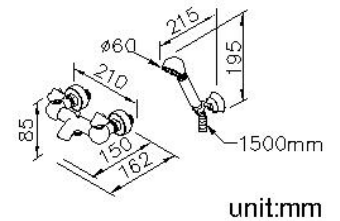

Bath/Shower Faucet 6903-94-81CP

INTRODUCTION:

Though the shape of faucet has innovated these days, the original impression of faucet still remains on the traditional long wall-mounted faucet. For a long time, the image of the long wall-mounted faucet exists deeply in our memories. The design team of the 6903 Story Faucet would like to trace back to the beginning and try to find out the original beauty. That is the reason "Story Faucet" being created.

This classic design not only reserves the figure of the primary long wall-mounted faucet, but also integrates the contemporary and fashionable element - the round model of the body and the handle with brass and ceramic material, which impress users so much to take their eyes on it.

DESCRIPTION:

1. With lovely shape and delicate appearance, Story embellishes the environment.
2. Porcelain handles made by high pressure molding is against UV and color fading.
3. The spray head cover of hand shower can be removed easily by tool provided for cleaning.
4. Shower bracket angle can be adjusted by user request.
5. Elastic shower hose can be extended from 1.5 m to 2 ms and bear 15Kg/cm² water pressure.
6. The available distance between two centers of wall water-outlet is from 122mm to 178mm.
7. With thread G 1/2 (1/2-14 PT) to water supply wall outlet.
8. Ceramic cartridge with MARUWA ceramic disc / (Japan).
9. Brass with Chrome plated finish meets ASTM-SC2 standard.
10. Casting material meets ISO CuZn40Pb Standard.