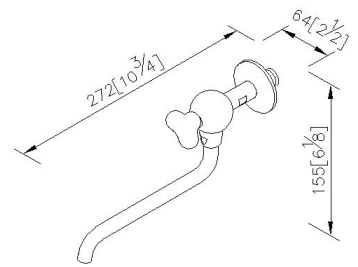

Wall-Mounted Bib Tap 6903-L2-80CP

INTRODUCTION:

Though the shape of faucet has innovated these days, the original impression of faucet still remains on the traditional long wall-mounted faucet. For a long time, the image of the long wall-mounted faucet exists deeply in our memories. The design team of the 6903 Story Faucet would like to trace back to the beginning and try to find out the original beauty. That is the reason "Story Faucet" being created.

This classic design not only reserves the figure of the primary long wall-mounted faucet, but also integrates the contemporary and fashionable element - the round model of the body and the handle with brass and ceramic material, which impress users so much to take their eyes on it.

DESCRIPTION:

- 1.The basin faucet has lovely shape and delicate appearance, which embellishes the environment.
- 2.Porcelain handle made by high pressure molding is against UV and color fading.
- 3.Swiveling spout has passed up to 50,000 turns test. Swiveling angle can be adjusted by user.
- 4.Ceramic cartridge with MARUWA ceramic disc / (Japan).
- 5.Thread: G 1/2.
- 6.Brass with Chrome plated finish meets ASTM-SC2 standard.
- 7.Casting material meets ISO CuZn40Pb Standard.
- 8.Spout material meets JIS C2700 Standard.