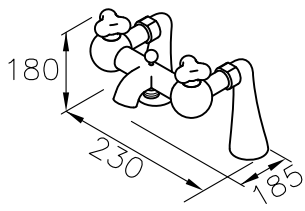

# Rim-Mounted Bath / Shower Mixer Body

unit:mm