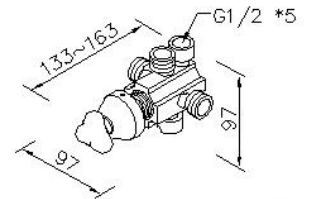

#### DESCRIPTION:

- 1.Porcelain handle made by high pressure molding is against UV and color fading.
- 2.Ceramic cartridge with brass shell & Japan (MARUWA) ceramic disc.
- 3.With replaceable check valve ( NEOPERL) both inside hot and cold 1/2" water inlets.
- 4.Diverter is with Korea ceramic cartridge, providing three way outlets.
- 5.The body of valve should be concealed in the wall beforehand with 1"(2.5cm) adjusting space.
- 6.Thread of the body connector: G 1/2.
- 7.Valve brass body material meets JIS 3604 Standard.
- 8.Handle base with forging brass material meets JIS 3771 Standard.
- 9.Chrome plated finish meets the ASTM-SC2 standard.