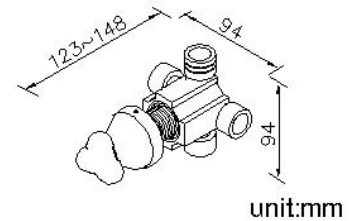

2-Way Diverter (One Inlet) 6903-WB-82CP

INTRODUCTION:

The design team of the STORY faucet hopes to return to the beginning point and try to find the original beauty, which is why the STORY series faucet was born.

The valve body is dominated by the lovely ball shape, and the cloud-shaped ceramic handle enhances the exquisiteness and beauty of the appearance.

DESCRIPTION:

1. Porcelain handles made by high pressure molding is against UV and color fading.
2. Ceramic cartridge with brass shell & Japan (MARUWA) ceramic disc.
3. With replaceable check valve (NEOPERL) in 1/2" water inlet.
4. Diverter is with Korea ceramic cartridge, providing two way outlets.
5. The body of valve should be concealed in the wall beforehand with 1"(2.5cm) adjusting space.
6. Thread of the body connector: G 1/2
7. Valve brass body material meets JIS 3604 Standard.
8. Handle base with forging brass material meets JIS 3771 Standard.
9. Chrome plated finish meets the ASTM-SC2 standard.

Certification:

Fixing Kits:

1. Hex Key 2.0mm*1

AWARD: