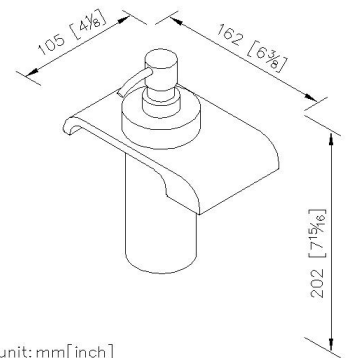

Soap Dispenser 6904-25-80MA

INTRODUCTION:

In the East, dragon represents honor and has auspicious meaning. Dragon Bathroom Accessories are made with Dragon inspired details. Dragon Accessories creates unique bathing spaces. The product's appearance was encouraged to follow the idea of "the Form Follows Function". The Accessories' concise shapes provide stability for users.

DESCRIPTION:

1. Aluminium body meets 6061T6 standard
2. Premium metal construction for durability
3. Justime finishes resist corrosion and tarnish
4. Correctly installed product loading is 2 kg f
5. Porcelain white soap dispenser
6. Capacity: 280ml
7. 1.5cc for each dispense
8. The one-piece design could prevent the filth from accumulating and help easy cleaning as a result
9. Coordinates with other products in Dragon collection

Certificaion:

Fixing Kits:

- SUS 304 Stainless Steel Screws *2
- Hex Key 2.0mm *1
- Plastic Anchors *2
- Material of Wall Mount Bracket: Copper JIS3771 *1

AWARD: