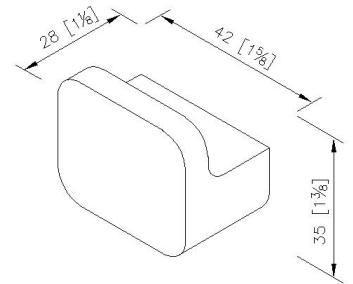

Dragon

Robe Hook 6904-50-80MA

INTRODUCTION:

In the East, dragon represents honor and has auspicious meaning. Dragon Bathroom Accessories are made with Dragon inspired details. Dragon Accessories creates unique bathing spaces. The product's appearance was encouraged to follow the idea of "the Form Follows Function". The Accessories' concise shapes provide stability for users.

DESCRIPTION:

1. Aluminium body meets 6061T6 standard
2. Premium metal construction for durability
3. Justime finishes resist corrosion and tarnish
4. Correctly installed product loading is 5 kg f
5. The one-piece design could prevent the filth from accumulating and help easy cleaning as a result
6. The robe hook has smooth surface. When consumers hang on the clothes or bag, it will not leave traces on.
7. Coordinates with other products in Dragon collection

unit: mm[inch]

Certificaion:

Fixing Kits:

- SUS 304 Stainless Steel Screws *2
- Hex Key 2.0mm *1
- Plastic Anchors *2
- Material of Wall Mount Bracket: Copper JIS3771 *1

AWARD: