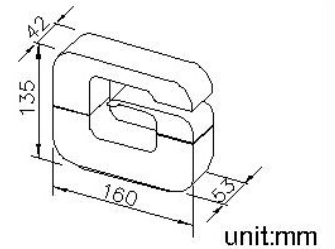

### DESCRIPTION:

1. Swiveling spout has passed up to 50,000 turns test.
2. Water flow rate control by swiveling the spout: The maximum water flow is when the spout being turned to 90° clockwise and the flow will become smaller when the spout being swung 25° both sides.
3. Ceramic valve with KOREA ceramic disc.
4. Temperature adjustable and on-off water valve by counter clockwise swiveling handle for 180° from left (cold) to right (hot).
5. Stainless steel braided hose with M10 x 1.0mm (Male thread connect to faucet body) and 1/2"-14NPSM (Female thread connect to water supply system).
6. Aerator with removable flow regulator (2.2 GPM max.), can take off for larger water flow.