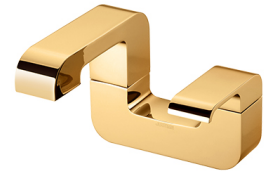

## Basin Faucet 6904-90-80PK

### INTRODUCTION:

The special shape is like the letter "G," and it does not only mean "G" for DRAGON also mean "G" for GOOD. DRAGON Series is the symble of a high quality artistic work. This brand-new design concept is different from the traditional style, therefore, it is perceived that JUSTIME insists on upgrading in each passing day to provide clients the best shower time.

Both of the outlet and handle can be revolved for changing the shape as what the user requires, so that sometimes it is a crouching dragon and others it will prepare to soar in the sky any time.

The strong body provides the safe protect and shows the power of stabilizing the spirit.

### DESCRIPTION:

1. Swiveling spout has passed up to 50,000 turns test.
2. Water flow rate control by swiveling the spout: The maximum water flow is when the spout being turned to 90° clockwise and the flow will become smaller when the spout being swung 25° both sides.
3. Ceramic valve with KOREA ceramic disc.
4. Temperature adjustable and on-off water valve by counter clockwise swiveling handle for 180° from left (cold) to right (hot).
5. Stainless steel braided hose with M10 x 1.0mm (Male thread connect to faucet body) and 1/2"-14NPSM (Female thread connect to water supply system).
6. Aerator with removable flow regulator (2.2 GPM max.), can take off for larger water flow.