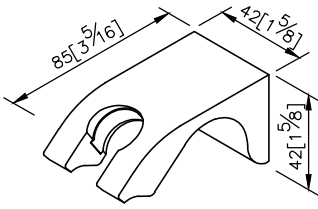

**Shower Holder**  
6904-9C-80CP

- 1.Brass of main body meets the standard of JIS 3604.
- 2.There is a plastic insert inside the bracket for holding the hand shower stably.
- 3.Justime finishes resist corrosion and tarnish.
- 4.Chrome plated finish meets the standard of ASTM-SC2.
- 5.Coordinates with other products in Dragon collection.

unit: mm[inch]