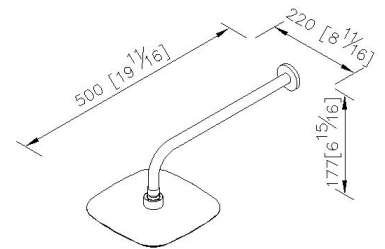

### DESCRIPTION:

1. Plastic material with chrome plated finish has passed 4 hours CASS salt spray test.
2. Thread: G 1/2.
3. Rain shower with pivot joint to adjust the showering angle by request.
4. Removable water-saving regulator of rain shower, and it could be removed by request.
5. Coordinates with other products in Dragon collection to improve bathroom space.

unit: mm[inch]