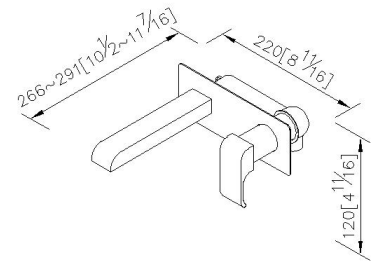

Two-Handle Wall-Mounted Basin Faucet 6904-X2-80CP

INTRODUCTION:

In the East, dragon represents honor and auspicious meaning. It refers to the spirit of this product design. Designed main body style as square shape, the aesthetics of symmetry exudes a stylish and charming atmosphere. With R angle processed, it softens the sharp angle of hard steel, and brings soft and elegant atmosphere to a bathroom space.

DESCRIPTION:

- 1.Brass casting body and spout meet ISO CuZn40Pb standard.
- 2.Brass forging handle meets JIS 3771 standard.
- 3.Material of faceplate is stainless steel SUS 304.
- 4.Handle rotation past 500,000 times lifespan test.
- 5.Chrome plated finish meets the standard of ASTM-SC2.
- 6.Ceramic valve with CERAMTEC ceramic disc / Germany.
- 7.Thread G1/2 for water supply inlet.
- 8.The applicable water pressure is from 1 to 6 Kg/cm².
- 9.Coordinate with other products in Dragon collection.

unit: mm[inch]

Certification:

Fixing Kits:

- 1.SUS 304 Stainless Steel Screws*2
- Hex Key 2.0mm*1
Hex Key 2.5mm*1

AWARD: