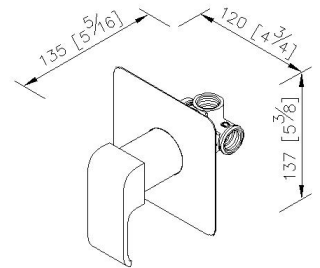

Single-Handle Concealed Valve 6904-XF-80CP

INTRODUCTION:

In the East, dragon represents honor and auspicious meaning. It refers to the spirit of this product design. Designed main body style as square shape, the aesthetics of symmetry exudes a stylish and charming atmosphere. With R angle processed, it softens the sharp angle of hard steel, and brings soft and elegant atmosphere to a bathroom space.

DESCRIPTION:

- 1.Ceramic cartridge with CERAMTEC ceramic disc / Germany.
- 2.The mixing valve could be installed in the cemented and wooden wall.
- 3.With replaceable check valve assembled in the bottom of the cartridge to prevent the water from flowing back.
- 4.Thread G1/2 inlet.
- 5.The applicable water pressure is from 1 to 6 Kg/cm².
- 6.Chrome plated finish meets the standard of ASTM-SC2.
- 7.Material of faceplate is stainless steel SUS 304.
- 8.Handle can be moved upward to adjust water flow from closed position, hot and cold water controlled by swinging handle for 45° both right and left sides.
- 9.Past 500,000 times lifespan test.

unit:mm[inch]

Certification:

Fixing Kits:

- 1.Hex Key 2.5mm*1
- Set Screw*1

AWARD: