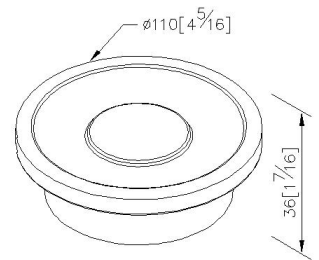

Freestanding Soap Dish
6910-24-80CP

INTRODUCTION:

The dignified design with perfectly round shape displays the extraordinary values under the plain appearance.

DESCRIPTION:

- 1.Brass base meets JIS 3604 standard.
- 2.Premium metal construction for durability.
- 3.Justime finishes resist corrosion and tarnish.
- 4.Chrome plated finish meets the standard of ASTM-SC2.
- 5.Frosted glass soap dish.
- 6.Special design on inner surface, in which soaps won't slip out of plate.
- 7.Coordinates with other products in 6910 collection.

unit: mm[inch]

Certification:

Fixing Kits:

- 1.N/A

AWARD: