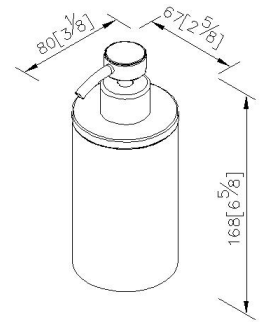

Freestanding Soap Dispenser  
6910-26-80CP

**INTRODUCTION:**

The dignified design with perfectly round shape displays the extraordinary values under the plain appearance.

**DESCRIPTION:**

- 1.Brass bottle sleeve meets JIS 3604 standard.
- 2.Premium metal construction for durability.
- 3.Justime finishes resist corrosion and tarnish.
- 4.Chrome plated finish meets the standard of ASTM-SC2.
- 5.Frosted glass soap dispenser increases visual softness.
- 6.Capacity is 180ml.
- 7.Coordinates with other products in 6910 collection.

unit: mm[inch]

**Certification:**

**Fixing Kits:**

- 1.N/A

**AWARD:**