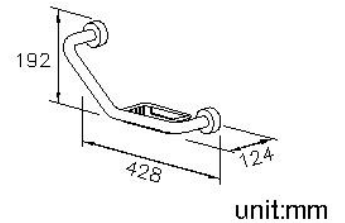

**Angle Grab Bar With Basket**  
**6910-59-80CP**

**INTRODUCTION:**

The dignified design with perfectly round shape displays the extraordinary values under the plain appearance.

**DESCRIPTION:**

- 1.Brass forging faceplate meets JIS 3771 standard.
- 2.Brass grab bar and basket meet JIS 3604 standard.
- 3.Justime finishes resist corrosion and tarnish.
- 4.Chrome plated finish meets the standard of ASTM-SC2.
- 5.Correctly installed product loading is 120 Kgf.
- 6.Coordinates with other products in 6910 collection.