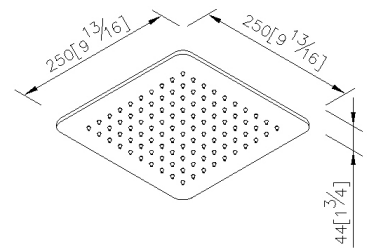

6917-A2-80S1

INTRODUCTION:

Designed main body style as elegance curve, the aesthetics of symmetry exudes a stylish and charming atmosphere. With R angle processed, it softens the sharp angle of hard steel, and brings more soft and elegant atmosphere to a bathroom space.

DESCRIPTION:

1. Material Stainless Steel SUS 304 with brushed finish.
2. Include filter gasket.
3. Include flow stabilizer.
4. Rainshower size: 250*250mm*7mm.
5. Coordinates with other products in JUSTIME collection.