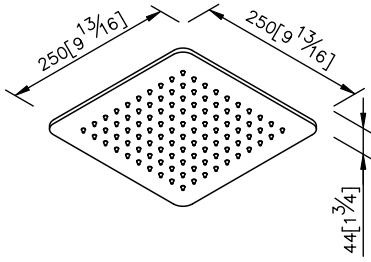

**Showerhead 250\*250\*7mm**  
**6917-A2-80S1**

1. Material Stainless Steel SUS 304 with brushed finish.
2. Include filter gasket.
3. Include flow stabilizer.
4. Rainshower size: 250\*250mm\*7mm.
5. Coordinates with other products in JUSTIME collection.

unit: mm[inch]