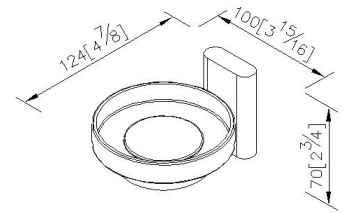

Soap Dish 6920-21-80CP

INTRODUCTION:

Simple and elegant design of base brings the fashion into the bathroom space. 6920 bathroom accessories present the artistic tension and show more marvelous beauty.

DESCRIPTION:

- 1.Brass of forging faceplate and ring meet JIS 3771 standard.
- 2.Brass bracket meets the standard of JIS 3604.
- 3.Justime finishes resist corrosion and tarnish.
- 4.Chrome plated finish meets the standard of ASTM-SC2.
- 5.Vertical force could support a static load of 2 Kgf.
- 6.Porcelain white soap dish.
- 7.Special design on inner surface, in which soaps won't slip out of plate.
- 8.Coordinates with other products in 6920 collection.

Certification:

unit: mm[inch]

Fixing Kits:

- SUS 304 Stainless Steel Screws*2
- Plastic Anchors*2
- Material of Wall Mount Bracket: Steel with zinc plating*1

AWARD: