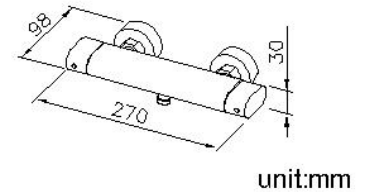

DESCRIPTION:

- 1.Simple and clean lines improve the surface fineness and reduce the accumulation of dirt.
- 2.Ceramic cartridge with MARUWA ceramic disc / (Japan)
- 3.Handle valve turning range from closed position: 90°
- 4.The distance between two centers of wall water-outlet is 122mm to 178mm.
- 5.Casting material meets ISO CuZn40Pb Standard
- 6.Handle material meets JIS 3771 Standard
- 7.Brass with Chrome plated meets ASTM-SC2 standard.