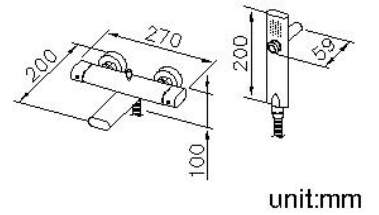

**DESCRIPTION:**

- 1.Simple and clean lines improve the surface fineness and reduce the accumulation of dirt.
- 2.Swiveling bath spout can save space while using bath tub.
- 3.Ceramic cartridge with MARUWA ceramic disc / (Japan)
- 4.Handle valve turning range from closed position: 90°
- 5.The distance between two centers of wall water-outlet is 122mm to 178mm.
- 6.The anti-collision gasket of hand shower is made of silicon rubber.
- 7.Elastic shower hose can be extended from 1.5 meters to 2 meters and bear 15Kg/cm2 water pressure.
- 8.Casting material meets ISO CuZn40Pb Standard
- 9.Handle material meets JIS 3771 Standard
- 10.Brass with Chrome plated meets ASTM-SC2 standard.