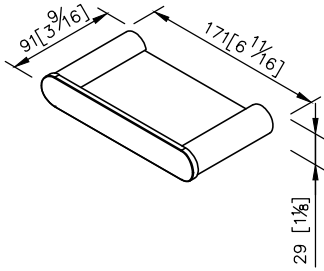

**Soap Dish**  
6922-20-80CP

unit: mm[inch]

- 1.Brass body meets JIS 3604 standard.
- 2.Premium metal construction for durability.
- 3.Justime finishes resist corrosion and tarnish.
- 4.Chrome plated finish meets the standard of ASTM-SC2.
- 5.Product has been designed without joints to make it easy to clean.
- 6.Vertical force could support a static load of 2 kgf.
- 7.Tempered glass shelf: 123\*84.5\*5mm.
- 8.Coordinates with other products in Charming collection.