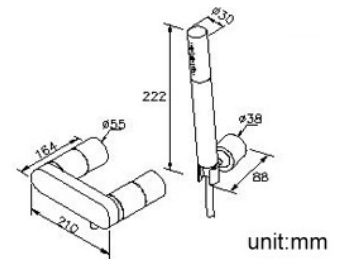

Bath/Shower Faucet 6922-94-81CP

INTRODUCTION:

JUSTIME design CHARMING Bath / Shower Mixer Faucet with simple and smooth shape- for comfort, users could operate easily; for safety, the construction between body and the wall is strong; for beauty, the brief design makes the bathroom more fashionable. Comparing with traditional bath / shower mixer faucet, the simple design of CHARMING has the advantages for shortening the manufacturing time and decreasing the unqualified rate, thus reducing the cost and saving the resources to achieve green economics.

DESCRIPTION:

1. Inlaid fillisters below the handles gives users convenient operation.
2. The switch beneath the body can adjust the water flow either from outlet or hand shower and shift to outlet automatically when turning off the water, for preventing unaware scald accident.
3. Thread of wall outlet: 1/2-14 NPT
4. The distance between two centers of wall water-outlet is 134mm to 176mm.
5. The flow regulator of the spout could adjust the water flow to flat flowing.
6. Brass with Chrome plated meets ASTM-SC2 standard.
7. Elastic shower hose can be extended from 1.5 meters to 2 meters and bear 15Kg/cm² water pressure.
8. Adjustable angle of the hand-shower bracket.