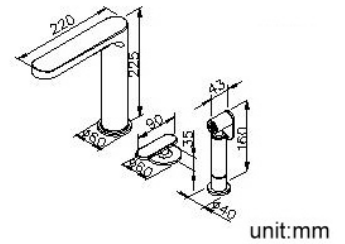

Single-Handle Kitchen Faucet W/Sprayer 6922-X6-82CP

INTRODUCTION:

The oval shape with raised cambered surface is the major design of Charming Kitchen Faucet Collection; it's just like the elaborate and shiny jewel and spreads graceful atmosphere for space. The special inner swiveling design not only maintains the complete shape, but also decreases the seams, where the filth is easily accumulated.

DESCRIPTION:

- 1.The water of faucet will be turned off when switch to the sprayer. And the water of faucet will flow again as the sprayer being shut off.
- 2.Swiveling spout has passed up to 50,000 turns test. It can be adjusted by consumer for their requirement.
- 3.Stainless Steel sprayer passed over 100,000 times lifespan test.
- 4.Aerator with removable flow restrictor(2.2 GPM max.), end-user can remove it for large water flow request.
- 5.Ceramic valve with CERAMTEC ceramic disc/(Germany)
- 6.Stainless steel braided hose with M10 x 1.0mm connected to faucet body and 1/2"-14NPSM connected to water supply system.
- 7.Brass with Chrome plated meets ASTM-SC2 standard.