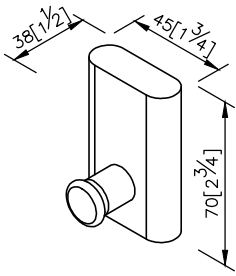

**Robe Hook**  
6923-50-80T1

- 1.Brass of casting body meets JIS 3604 standard.
- 2.Premium metal construction for durability.
- 3.Justime finishes resist corrosion and tarnish.
- 4.Finish meets the standard of ASTM-SC2.
- 5.Vertical force could support a static load of 5 kgf.
- 6.Coordinates with other products in Vitality collection.

unit: mm[inch]