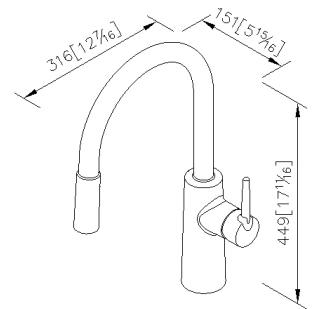

Kitchen Faucet With Sprayer 6926-PU-80CP

INTRODUCTION:

Water is a necessity of life, and the liquid containers such as teapots, watering cans and milk bottles play important roles in each chapter of human civilization. Chapter faucets combine the concept of western and eastern cultures with modern design, creating simple and elegant products herald for a brand-new era of water containers.

unit:mm[inch]

DESCRIPTION:

- 1.Easy installation steps.
- 2.Mounting hardware and instructions provided with packaging.
- 3.Please follow the JUSTIME maintenance card to maintain
- 4.G1/2 inlet.
- 5.Hose with SANTOPRENE tube (meets NSF approval) can stand for 10Kg/cm2 water pressure and 120°C heat.
- 6.Brass with chrome-plated; SC2 standard of ASTM for 3 years guarantee; pass 96 hours Salt Spray Test.
- 7.The diverter has been passed 50,000 times lifespan test.
- 8.Swiveling spout (up to 50,000 turns test).
- 9.Water flow rate would be controlled by cartridge.