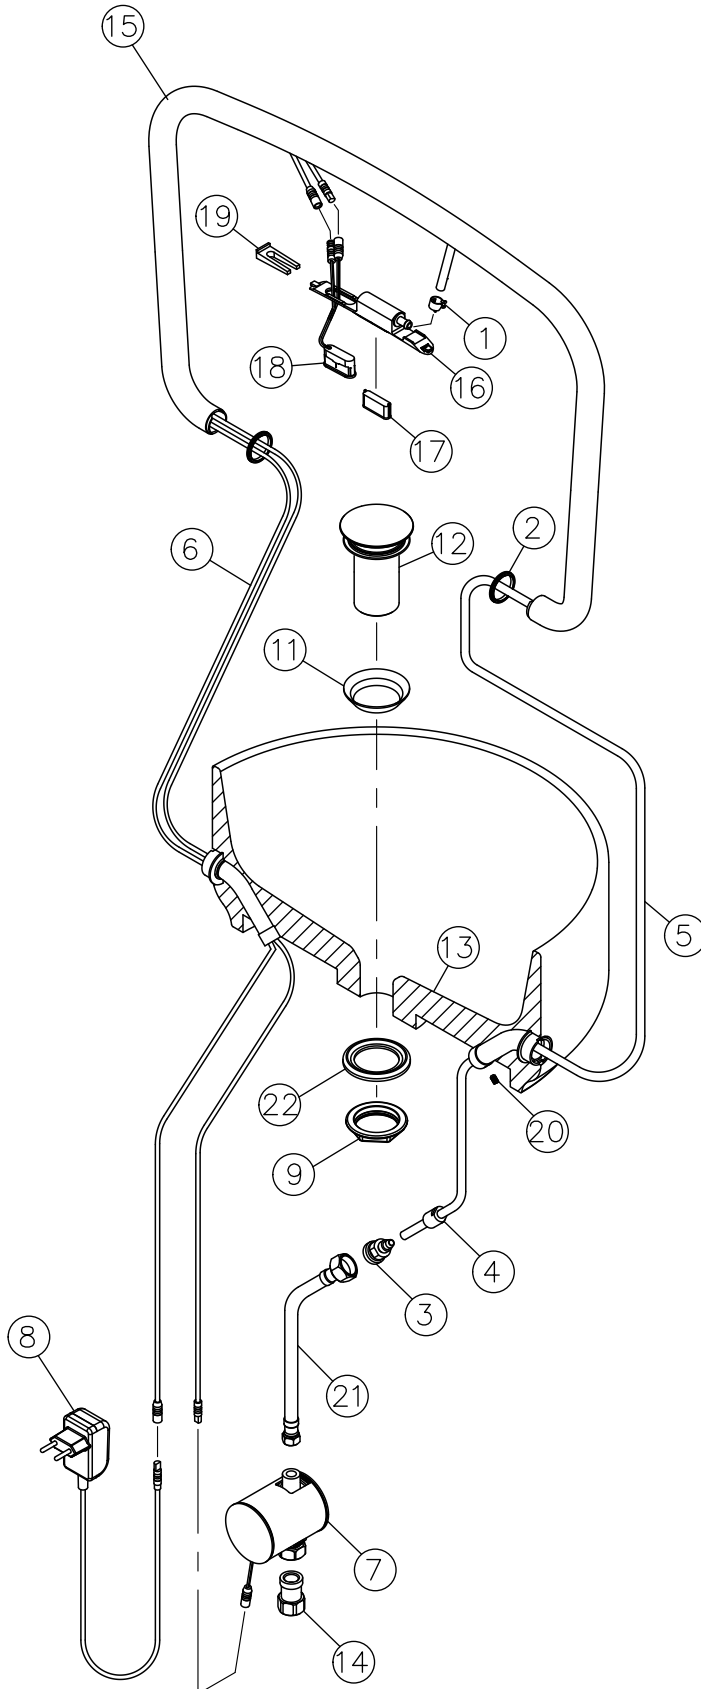

Basin and Sensor Faucet Combination 6926-U7-80MA

NO	Part NO.	Part Name	QTY
1	0755-HG-5400	Hose Clip	1
2	0810-5F-5100	Rubber Gasket	2
3	0926-DQ-68RB	Connector	1
4	0926-DS-68RB	Hose Fixing Nut	1
5	0926-DT-7500	Hose	1
6	0926-SR-7900	Connecting Wire	2
7	0926-SS-7900	Valve Control Box	1
8	0926-ST-7900	Power Supply Plug	1
9	0231-06-03RB	Nut	1
10	0502-D6-5100	Rubber Gasket	1
11	0502-D7-5100	Rubber Gasket	1
12	6242-DA-80MA	Drain	1
13	6510-U7-8000	Basin	1
14	6874-KB-80CR	Connector	1
15	6926-DL-79MA	Spout Tube Body	1
16	6926-DW-7900	Outlet Panel Set	
17	0926-DV-7900	Laminar Aerator	1
18	0926-SP-7900	Sensor	1
19	0926-SQ-7900	Clip	1
20	F026-39-5400	Set Screw	1
21	S060-WA-7900	Braided Hose	1