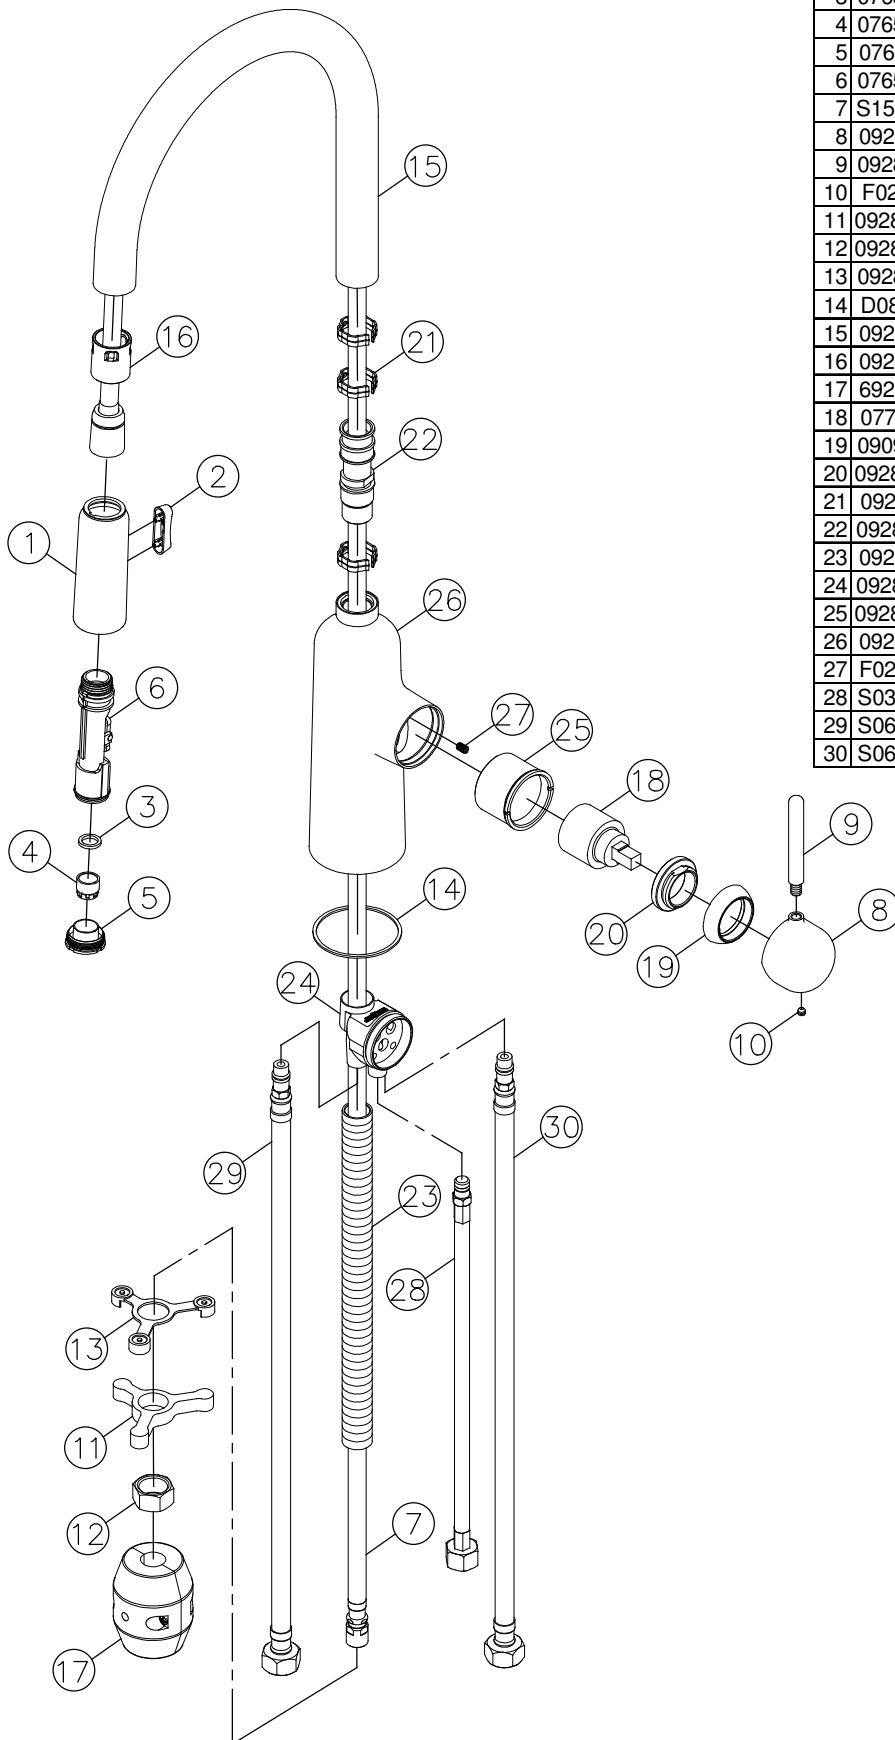

Chapter 2

Kitchen Faucet With Pull-Out Sprayer 6928-PU-8035

NO	Part NO.	Part Name	QTY
1	0928-FJ-6835	Sprayer Head	1
2	0928-FK-7502	Sprayer Switch Button	1
3	0765-QC-5100	Washer	1
4	0765-QD-7900	Aerator	1
5	0765-QF-7900	Sprayer Faceplate	1
6	0765-QG-7900	Sprayer Control Cartridge	1
7	S150-FU-79BV	Braided Hose	1
8	0928-CA-2235	Handle Cap	1
9	0928-CB-54S1	Handle Lever	1
10	F026-49-5400	Set Screw	1
11	0928-GB-55CN	Fixing Bracket	1
12	0928-GC-68RB	Fixing Nut	1
13	0928-GD-5100	Fixing Gasket	1
14	D080-00-5100	Faucet Body O-Ring	1
15	0928-FA-54S1	Spout	1
16	0928-FC-7500	POM Fixing Nut	1
17	6928-GF-7900	Counter Weight Ball	1
18	0770-9H-7900	Ceramic Cartridge	1
19	0909-DB-54S1	Bonnet	1
20	0928-HC-68CR	Cartridge Fixing Nut	1
21	0928-FB-7500	C-Ring	3
22	0928-FD-68RB	Spout Connector	1
23	0928-GA-5400	Threading Tube	1
24	0928-HA-61RB	Ceramic Cartridge Fixing Base	1
25	0928-HB-68CR	Ceramic Cartridge Fixing Housing	1
26	0928-PU-1835	Faucet Body	1
27	F026-39-54BN	Set Screw	1
28	S031-FM-7800	Braided Hose	1
29	S060-FM-7901	Braided Hose	1
30	S060-FM-7902	Braided Hose	1