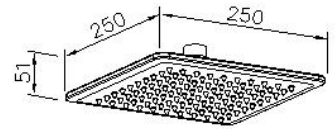

Showerhead 6929-A2-80CP

INTRODUCTION:

Designed main body style as elegance curve, the aesthetics of symmetry exudes a stylish and charming atmosphere. With R angle processed, it softens the right angle of hard steel, and brings more soft and elegant atmosphere to a bathroom space.

DESCRIPTION:

1. Material: Polished Stainless Steel SUS 304.
2. Include filter gasket.
3. Include flow stabilizer.
4. Size: 250*250mm.
5. Coordinates with other products in JUSTIME collection.

unit:mm

Certification: