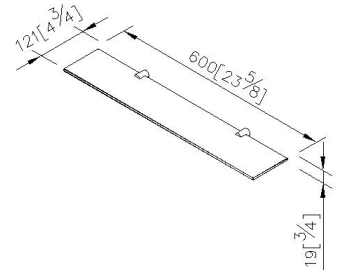

Shelf

6991-70-81S1

INTRODUCTION:

Inspired the small cylinder as the main idea to display the ingenious and comfortable sense, and also the best choice of the bathing space with simple style.

DESCRIPTION:

- 1. Stainless Steel body meets SUS 304 standard.
- 2. Premium metal construction for durability.
- 3. Justime finishes resist corrosion and tarnish.
- 4. Vertical force could support a static load of 5 kgf.
- 5. Tempered glass shelf 600*110*6mm.
- 6. Coordinates with other products in 6991 collection.

Certification:

unit: mm[inch]

Fixing Kits:

- SUS 304 Stainless Steel Screws*2
- Plastic Anchors*2

AWARD: