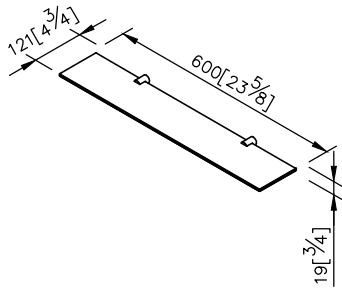

Shelf

6991-70-81S1

1. Stainless Steel body meets SUS 304 standard.
2. Premium metal construction for durability.
3. Justime finishes resist corrosion and tarnish.
4. Vertical force could support a static load of 5 kgf.
5. Tempered glass shelf 600*110*6mm.
6. Coordinates with other products in 6991 collection.

unit: mm[inch]