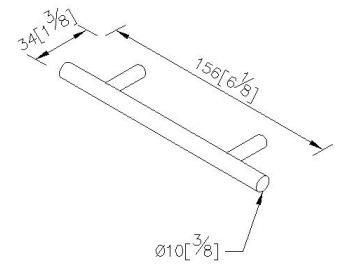

Drawer Handle
6991-P1-81S1

INTRODUCTION:

Inspired the small cylinder as the main idea to display the ingenious and comfortable sense. It is the best choice of the bathing space with simple style.

DESCRIPTION:

unit: mm[inch]

Fixing Kits:

N/A

AWARD: