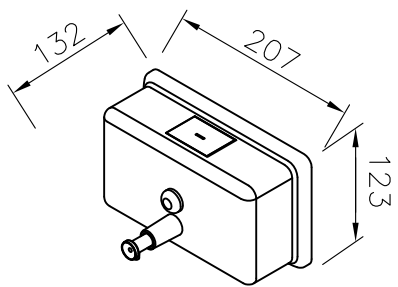

Horizontal soap dispenser(1200ml)

unit:mm