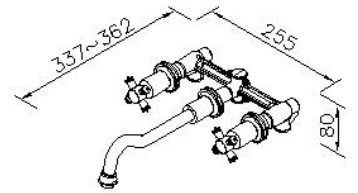

Two-Handle Wall-Mounted Basin Faucet
7803-92-81CP

INTRODUCTION:

Inspired by the revival, the base has been devised with the parallel and spindle lines to display the gorgeous beauty of Middle Ages.

DESCRIPTION:

- 1.Brass with Chrome plated meets ASTM-SC2 standard.
- 2.Sand-casting material meets ISO CuZn40Pb Standard.
- 3.The burying depth of embedded body is between 2"(6cm)Min~3"(7.6cm)Max from the finished wall.