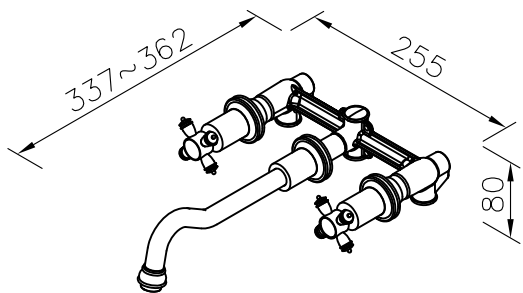

Two-Handle Wall-Mounted Basin Faucet

unit:mm