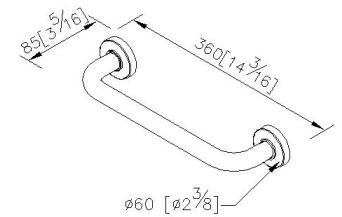

Simple

Grab Bar 7810-55-85S1

INTRODUCTION:

The round base with the brushed surface finish has a simple and classic style.

DESCRIPTION:

1. Stainless Steel body meets SUS 304 standard.
2. Premium metal construction for durability.
3. Justime finishes resist corrosion and tarnish.
4. This design is suitable for both private and public environment. Vertical force could support a static load of 200 kgf.
5. Coordinates with other products in 7810 collection.

Certification:

unit: mm[inch]

Fixing Kits:

- Mounting Bolt*2
- Steel Washer*2
- Rubber Washer*2
- Nut*2

AWARD: