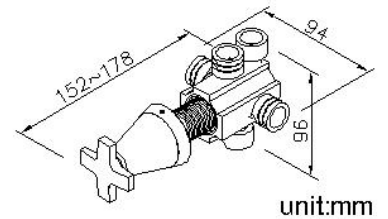

Cone

2-Way Diverter (Two Inlets) 7874-W2-81CP

INTRODUCTION:

The conical basin faucet decorates your lavatory in an unique way, improving the convenience of household livings. Chrome plated surface has a smooth touching texture, and the cross handle helps saving efforts for operation.

DESCRIPTION:

1. Faucet body material meets JIS 3604 Standard.
2. Handle material meets JIS 3771 Standard.
3. Water flow could be diverted to 2 water outlets.
4. The body of valve should be buried in the wall beforehand with 1"(2.5cm) adjusting tolerance in depth.
5. Chrome plated finish has met the ASTM-SC2 standard.
6. The connecting thread of main body is G 1/2.